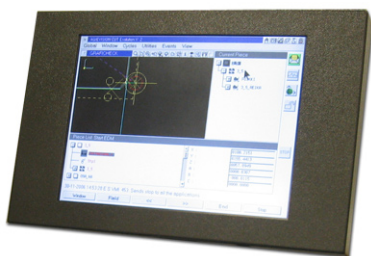

# Replacement TFT-LCD Monitor

## Series: AGIE

The TFT-Industrial-Monitor is a modern concept to replace old or defective 14" CRTs and 15" TFTs mounted in units of AGIE. All Units are Made in Germany, using only high quality components. A mechanic housing, similar to the original Unit, makes it easy to exchange in just a few minutes. The new display is plug&play 100% compatible to the AGIE equipment and offers a Backlight Lifetime of 50.000 hours.

- **For AGIETRON, AGIEMATIC and AGIEVISION**
- AGIE Special Timings
- mech. Type: Front plate, Chassis, Desktop
- Powersupply 110-230VAC / 24VDC internal
- TFT-Display: 12,1" / 15,1" active matrix
- Brightness: 250 cd/m<sup>2</sup> / 300 cd/m<sup>2</sup>
- Contrast Ratio: 200:1 / 500:1
- Backlight Lifetime min. 50.000 h
- with antireflex coated glass
- VDE 0100, 0411, 0804, 0871B and CE-Mark