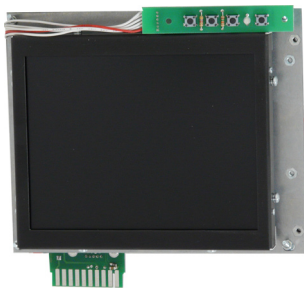

Replacement TFT-LCD Monitor

Series: Delem

The TFT-Industrial-Monitor is a modern concept to replace old or defective 9" and 12" CRTs mounted in Contol Units of Delem. All Units are Made in Germany, using only high quality components. A mechanic housing, similar to the original Unit, makes ist easy to exchange in just a few minutes. The new display is plug&play 100% compatible to the Delem equipment and offers a Backlight Lifetime of 40.000 hours.

- For Delem DA-21/21e, DA-23/23e, DA-24e, DA-42, DM-54, DA-58, DA-59, DA-64, DA-65, DA-69
- Delem Special Timings
- mech. Type: Front plate or mounting plate
- Powersupply 110-230VAC, internal or 12VDC
- TFT-Display: 6,4" und 10,4" active matrix
- Brightness: 250 cd/m² / 400 cd/m²
- Contrast Ratio: 400:1 / 300:1
- Backlight Lifetime ca. 40.000 h
- Front plate with antireflex coated glass
- VDE 0100, 0411, 0804, 0871B and CE-Mark