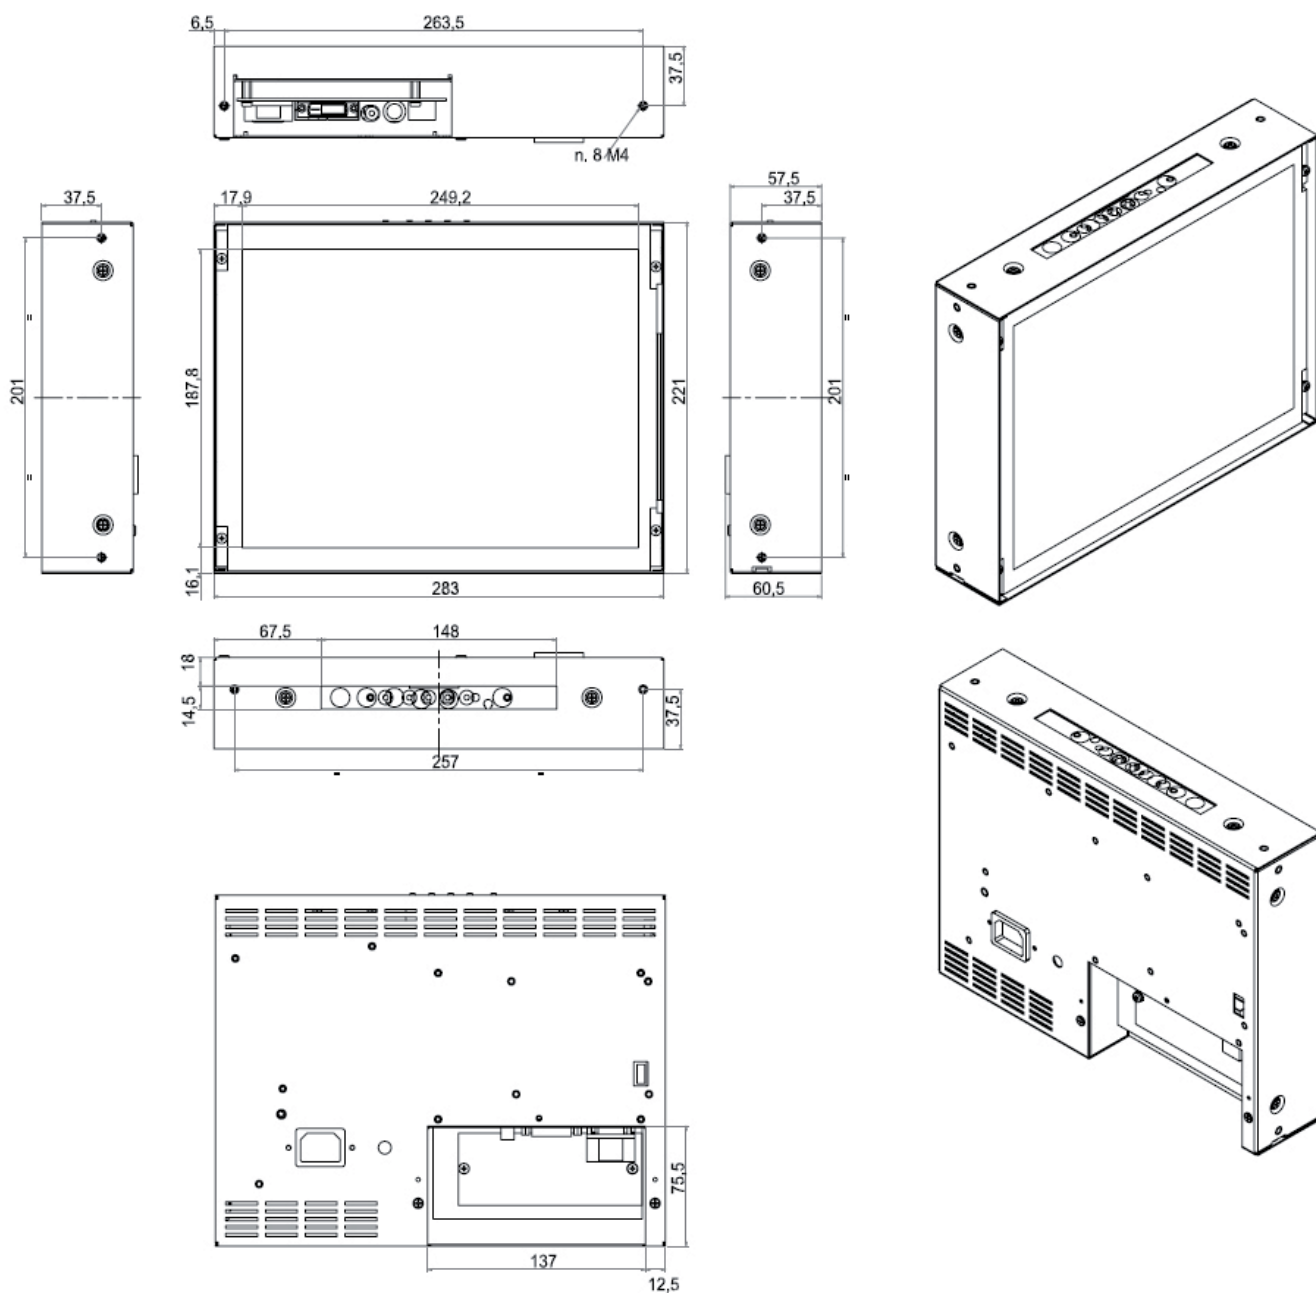

Individual customer requests can be realised anytime.

- **Industrial Monitor - open frame**
- Signal input: VGA / DVI
- Input Voltage: 110-230V AC (wide range power supply)
- Dimensions: see page 2 up to 6
- TFT-Display: 12.1", 15", 17", 19"
- Resolution: min. 800x600 / max. 1280x1024 pixel
- Brightness: min. 300 cd/m² / max. 350 cd/m²
- Backlight Lifetime: min. 40.000 h
- VDE 0100, 0411, 0804, 0871B and CE-Mark
- mounting: VESA 75 / 100, angle bracket
- options: Touch screen, front plate, 12V DC, 24V DC

Order-no.:

Industrial monitor - open frame standard

see page 2

Order-no.	2362202	2362375	2362376	2362263
TFT Display Size	12.1" (307 mm)	15" (381 mm)	17" (432 mm)	19" (483 mm)
Active Screen Size (mm)	246x184.5	304.1x228.1	337.9x270.4	376.3x301.1
Resolution	800x600	1024x768	1280x1024	1280x1024
Brightness	300 cd/m ²	350 cd/m ²	350 cd/m ²	300 cd/m ²
Viewing Angle (H/V)	160°/160°	140°/120°	170°/160°	160°/160°
Frequency Range	31.5 - 80 kHz horizontal / 55 - 75 kHz vertical			
Backlight Lifetime	min. 40.000 h			
Input Voltage	110-230V AC (wide range power supply)			
Operating Temperature	0 ~ 50°C			
Storage Temperature	-10 ~ 55°C			
Dimension mm (HxVxD)	283x221x57.5	345.4x260.2x53.1	367.3x301x50	404x332x62
Options	- Touch screen resistive with USB or RS-232 connector			
	- Touch screen capacitive with USB or RS-232 connector			
	- Front plate up to Protection Grade IP65			
	- Input Voltage 12V DC oder 24V DC			

*Examples for front plates:

customized - RAL9005

19" Rack - RAL7035

customized - stainless steel IP65

Hint: Subject to change without prior and any misprints

- page 2/6 -

Dimensions - 12"
(HxVxD) 283 x 221 x 57.5 mm

Dimensions - 15"

(HxVxD) 345.4 x 260.2 x 53.1 mm

Dimensions - 17" (HxVxD) 367.3 x 301 x 50 mm

Dimensions - 19"
(HxVxD) 404 x 332 x 62 mm