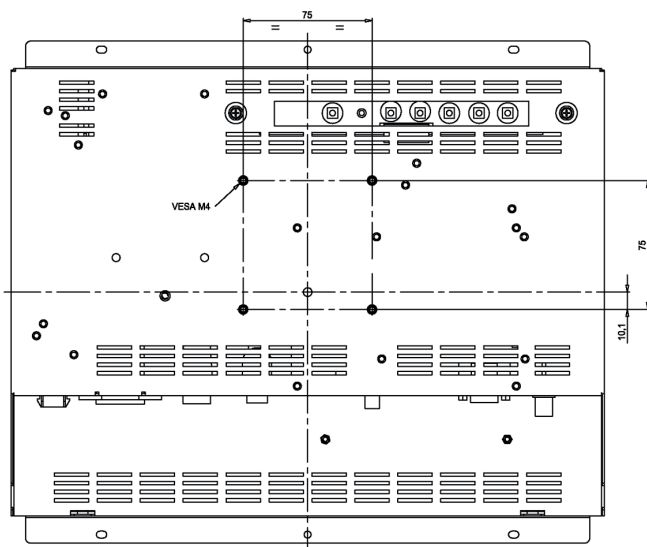

Individual customer requests can be realised anytime.

- **Industrial Monitor - open frame**
- Signal input: VGA / DVI
- Input Voltage: 110-230V AC (wide range power supply)
- Dimensions: see page 2 up to 6
- TFT-Display: 12.1", 15", 17", 19"
- Resolution: min. 800x600 / max. 1280x1024 pixel
- Brightness: min. 300 cd/m² / max. 350 cd/m²
- Backlight Lifetime: min. 40.000 h
- VDE 0100, 0411, 0804, 0871B and CE-Mark
- mounting: VESA 75 / 100, angle bracket
- options: Touch screen, front plate, 12V DC, 24V DC

Order-no.:

Industrial monitor - open frame standard

see page 2

Order-no.	2362202	2362375	2362376	2362263
TFT Display Size	12.1" (307 mm)	15" (381 mm)	17" (432 mm)	19" (483 mm)
Active Screen Size (mm)	246x184.5	304.1x228.1	337.9x270.4	376.3x301.1
Resolution	800x600	1024x768	1280x1024	1280x1024
Brightness	300 cd/m ²	350 cd/m ²	350 cd/m ²	300 cd/m ²
Viewing Angle (H/V)	160°/160°	140°/120°	170°/160°	160°/160°
Frequency Range	31.5 - 80 kHz horizontal / 55 - 75 kHz vertical			
Backlight Lifetime	min. 40.000 h			
Input Voltage	110-230V AC (wide range power supply)			
Operating Temperature	0 ~ 50°C			
Storage Temperature	-10 ~ 55°C			
Dimension mm (HxVxD)	283x221x57.5	345.4x260.2x53.1	367.3x301x50	404x332x62
Options	- Touch screen resistive with USB or RS-232 connector			
	- Touch screen capacitive with USB or RS-232 connector			
	- Front plate up to Protection Grade IP65			
	- Input Voltage 12V DC oder 24V DC			

*Examples for front plates:

customized - RAL9005

19" Rack - RAL7035

customized - stainless steel IP65

Hint: Subject to change without prior and any misprints

- page 2/6 -

Dimensions - 12"
(HxVxD) 283 x 221 x 57.5 mm

Dimensions - 15"

(HxVxD) 345.4 x 260.2 x 53.1 mm

Dimensions - 17" (HxVxD) 367.3 x 301 x 50 mm

Dimensions - 19"
(HxVxD) 404 x 332 x 62 mm