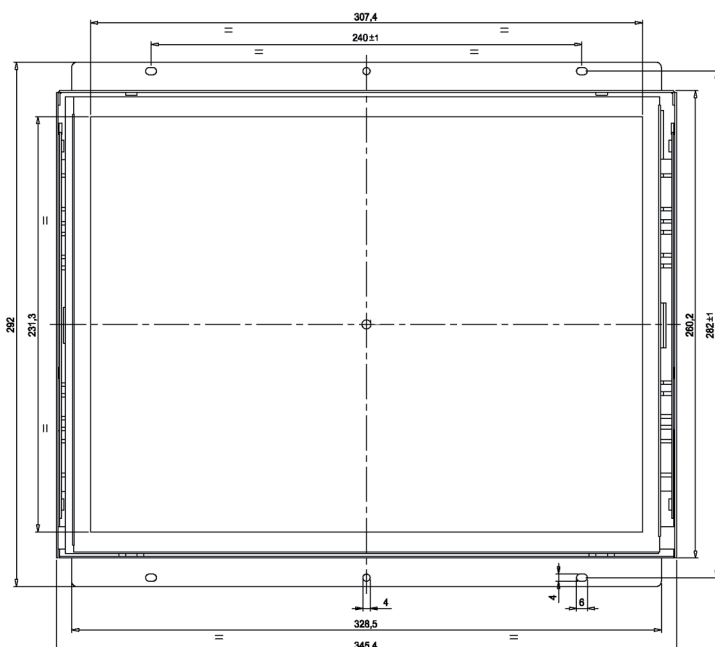

Order-no.:

Industrial monitor - open frame standard

see page 2

Order-no.	2362202	2362375	2362376	2362263
TFT Display Size	12.1" (307 mm)	15" (381 mm)	17" (432 mm)	19" (483 mm)
Active Screen Size (mm)	246x184.5	304.1x228.1	337.9x270.4	376.3x301.1
Resolution	800x600	1024x768	1280x1024	1280x1024
Brightness	300 cd/m ²	350 cd/m ²	350 cd/m ²	300 cd/m ²
Viewing Angle (H/V)	160°/160°	140°/120°	170°/160°	160°/160°
Frequency Range	31.5 - 80 kHz horizontal / 55 - 75 kHz vertical			
Backlight Lifetime	min. 40.000 h			
Input Voltage	110-230V AC (wide range power supply)			
Operating Temperature	0 ~ 50°C			
Storage Temperature	-10 ~ 55°C			
Dimension mm (HxVxD)	283x221x57.5	345.4x260.2x53.1	367.3x301x50	404x332x62
Options	- Touch screen resistive with USB or RS-232 connector			
	- Touch screen capacitive with USB or RS-232 connector			
	- Front plate up to Protection Grade IP65			
	- Input Voltage 12V DC oder 24V DC			

*Examples for front plates:

customized - RAL9005

19" Rack - RAL7035

customized - stainless steel IP65

Hint: Subject to change without prior and any misprints

- page 2/6 -

Dimensions - 12"
(HxVxD) 283 x 221 x 57.5 mm

Dimensions - 15"

(HxVxD) 345.4 x 260.2 x 53.1 mm

Dimensions - 17" (HxVxD) 367.3 x 301 x 50 mm

Dimensions - 19"
(HxVxD) 404 x 332 x 62 mm