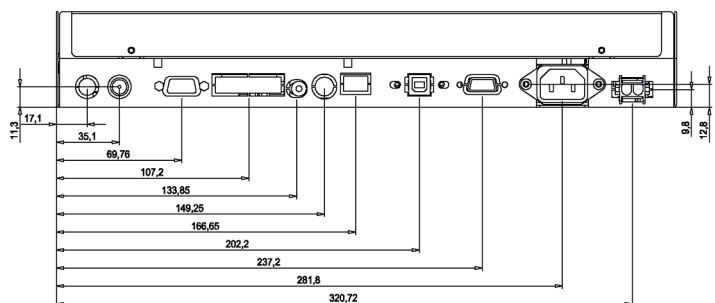

Order-no.:

Industrial monitor - open frame standard

see page 2

Order-no.	2362202	2362375	2362376	2362263
TFT Display Size	12.1" (307 mm)	15" (381 mm)	17" (432 mm)	19" (483 mm)
Active Screen Size (mm)	246x184.5	304.1x228.1	337.9x270.4	376.3x301.1
Resolution	800x600	1024x768	1280x1024	1280x1024
Brightness	300 cd/m ²	350 cd/m ²	350 cd/m ²	300 cd/m ²
Viewing Angle (H/V)	160°/160°	140°/120°	170°/160°	160°/160°
Frequency Range	31.5 - 80 kHz horizontal / 55 - 75 kHz vertical			
Backlight Lifetime	min. 40.000 h			
Input Voltage	110-230V AC (wide range power supply)			
Operating Temperature	0 ~ 50°C			
Storage Temperature	-10 ~ 55°C			
Dimension mm (HxVxD)	283x221x57.5	345.4x260.2x53.1	367.3x301x50	404x332x62
Options	- Touch screen resistive with USB or RS-232 connector			
	- Touch screen capacitive with USB or RS-232 connector			
	- Front plate up to Protection Grade IP65			
	- Input Voltage 12V DC oder 24V DC			

*Examples for front plates:

customized - RAL9005

19" Rack - RAL7035

customized - stainless steel IP65

Hint: Subject to change without prior and any misprints

- page 2/6 -

Dimensions - 12"
(HxVxD) 283 x 221 x 57.5 mm

Dimensions - 15"

(HxVxD) 345.4 x 260.2 x 53.1 mm

Dimensions - 17" (HxVxD) 367.3 x 301 x 50 mm

Dimensions - 19"
(HxVxD) 404 x 332 x 62 mm