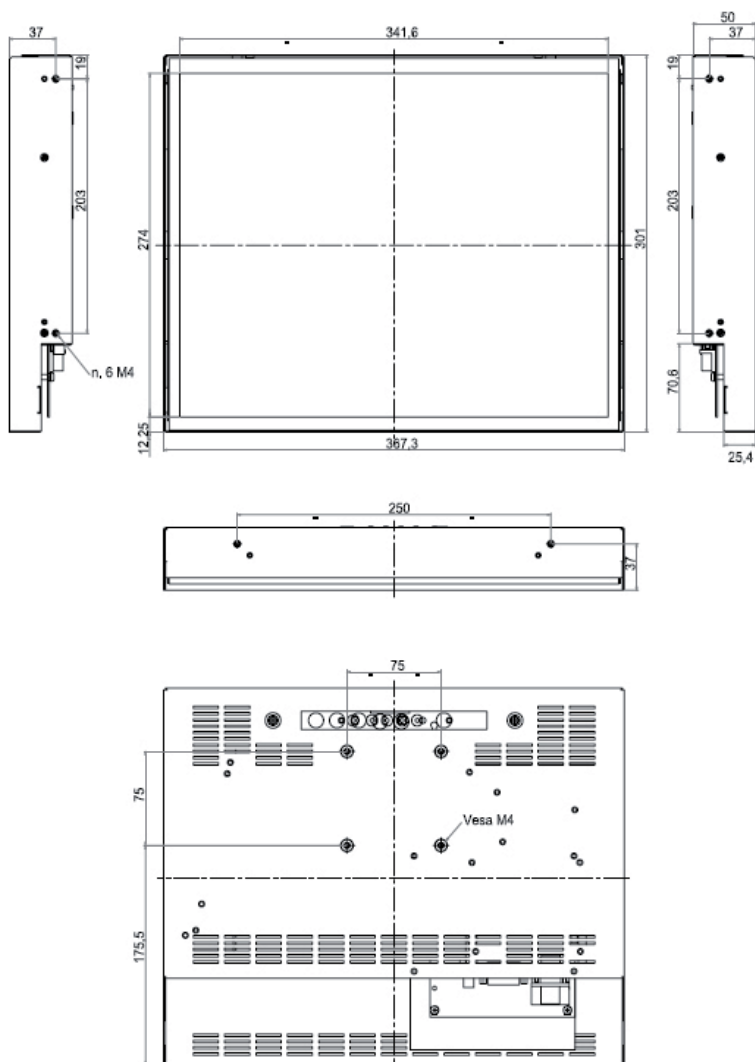

Individual customer requests can be realised anytime.

- **Industrial Monitor - open frame**
- Signal input: VGA / DVI
- Input Voltage: 110-230V AC (wide range power supply)
- Dimensions: see page 2 up to 6
- TFT-Display: 12.1", 15", 17", 19"
- Resolution: min. 800x600 / max. 1280x1024 pixel
- Brightness: min. 300 cd/m² / max. 350 cd/m²
- Backlight Lifetime: min. 40.000 h
- VDE 0100, 0411, 0804, 0871B and CE-Mark
- mounting: VESA 75 / 100, angle bracket
- options: Touch screen, front plate, 12V DC, 24V DC

Order-no.:

Industrial monitor - open frame standard

see page 2

Order-no.	2362202	2362375	2362376	2362263
TFT Display Size	12.1" (307 mm)	15" (381 mm)	17" (432 mm)	19" (483 mm)
Active Screen Size (mm)	246x184.5	304.1x228.1	337.9x270.4	376.3x301.1
Resolution	800x600	1024x768	1280x1024	1280x1024
Brightness	300 cd/m ²	350 cd/m ²	350 cd/m ²	300 cd/m ²
Viewing Angle (H/V)	160°/160°	140°/120°	170°/160°	160°/160°
Frequency Range	31.5 - 80 kHz horizontal / 55 - 75 kHz vertical			
Backlight Lifetime	min. 40.000 h			
Input Voltage	110-230V AC (wide range power supply)			
Operating Temperature	0 ~ 50°C			
Storage Temperature	-10 ~ 55°C			
Dimension mm (HxVxD)	283x221x57.5	345.4x260.2x53.1	367.3x301x50	404x332x62
Options	- Touch screen resistive with USB or RS-232 connector			
	- Touch screen capacitive with USB or RS-232 connector			
	- Front plate up to Protection Grade IP65			
	- Input Voltage 12V DC oder 24V DC			

*Examples for front plates:

customized - RAL9005

19" Rack - RAL7035

customized - stainless steel IP65

Hint: Subject to change without prior and any misprints

- page 2/6 -

Dimensions - 12"
(HxVxD) 283 x 221 x 57.5 mm

Dimensions - 15"

(HxVxD) 345.4 x 260.2 x 53.1 mm

Dimensions - 17" (HxVxD) 367.3 x 301 x 50 mm

Dimensions - 19"
(HxVxD) 404 x 332 x 62 mm