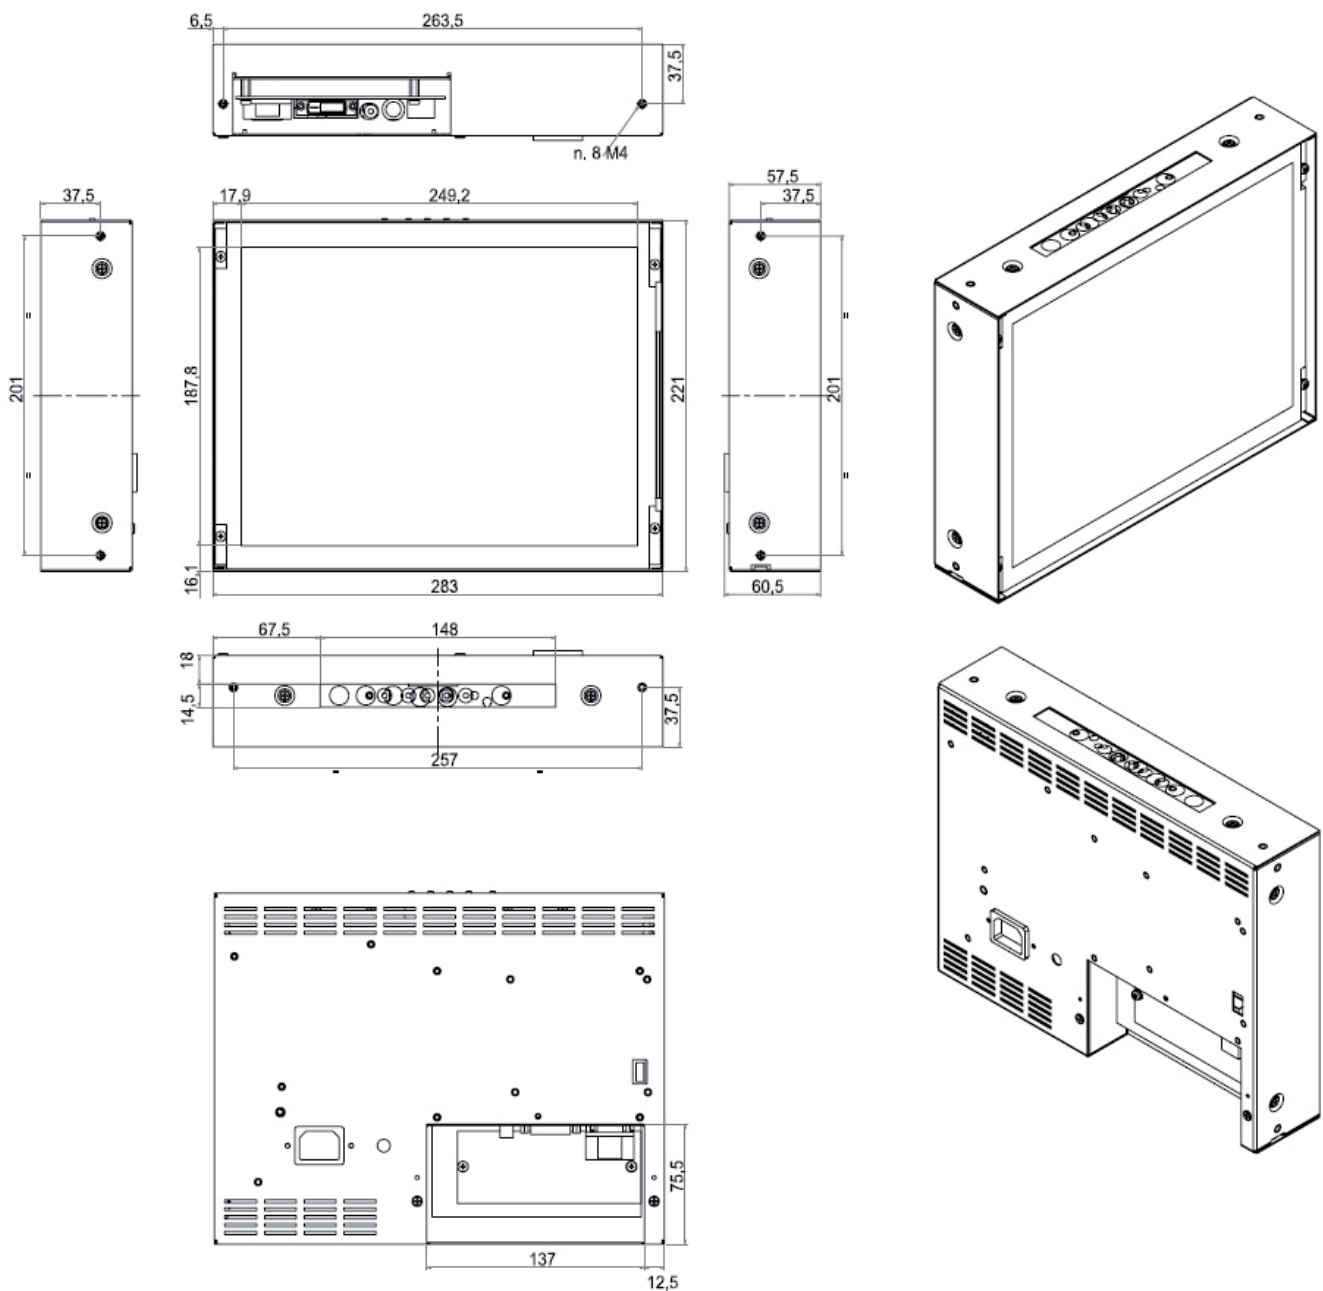

Series: open frame

The open frame TFT Monitor Line has been designed for using in the industrial sector, especially for the integration into existing housing systems. All units are manufactured with high quality components. Individual customer requests can be realised anytime.

Order-no.:

Industrial monitor - open frame

see page 2

Order-no.	2362202	2362375	2362376	2362263
TFT Display Size	12.1" (307 mm)	15" (381 mm)	17" (432 mm)	19" (483 mm)
Active Screen Size (mm)	246x184.5	304.1x228.1	337.9x270.4	376.3x301.1
Resolution	800x600	1024x768	1280x1024	1280x1024
Brightness	300 cd/m ²	350 cd/m ²	350 cd/m ²	300 cd/m ²
Viewing Angle (H/V)	160°/160°	160°/160°	170°/160°	170°/170°
Frequency Range	31.5 - 80 kHz horizontal / 55 - 75 kHz vertical			
Backlight Lifetime	min. 40.000 h			
Input Voltage	110-230V AC (wide range power supply)			
Operating Temperature	0 ~ 50°C			
Storage Temperature	-10 ~ 55°C			
Dimension mm (HxVxD)	283x221x57.5	338x261x57.5	367.3x301x50	404x332x62
Options	- Touch screen resistive with USB or RS-232 connector			
	- Touch screen capacitive with USB or RS-232 connector			
	- Front plate up to Protection Grade IP65			
	- Input Voltage 12V DC oder 24V DC			

*Examples for front plates:

customized - RAL9005

19" Rack - RAL7035

customized - stainless steel IP65

Hint: Subject to change without prior and any misprints

- page 2/6 -

Dimensions - 12"

(HxVxD) 283 x 221 x 57,5 mm

Dimensions - 15"
(HxVxD) 338 x 261 x 57,5 mm

Dimensions - 17" (HxVxD) 367,3 x 301 x 50 mm

Dimensions - 19"
(HxVxD) 404 x 332 x 62 mm