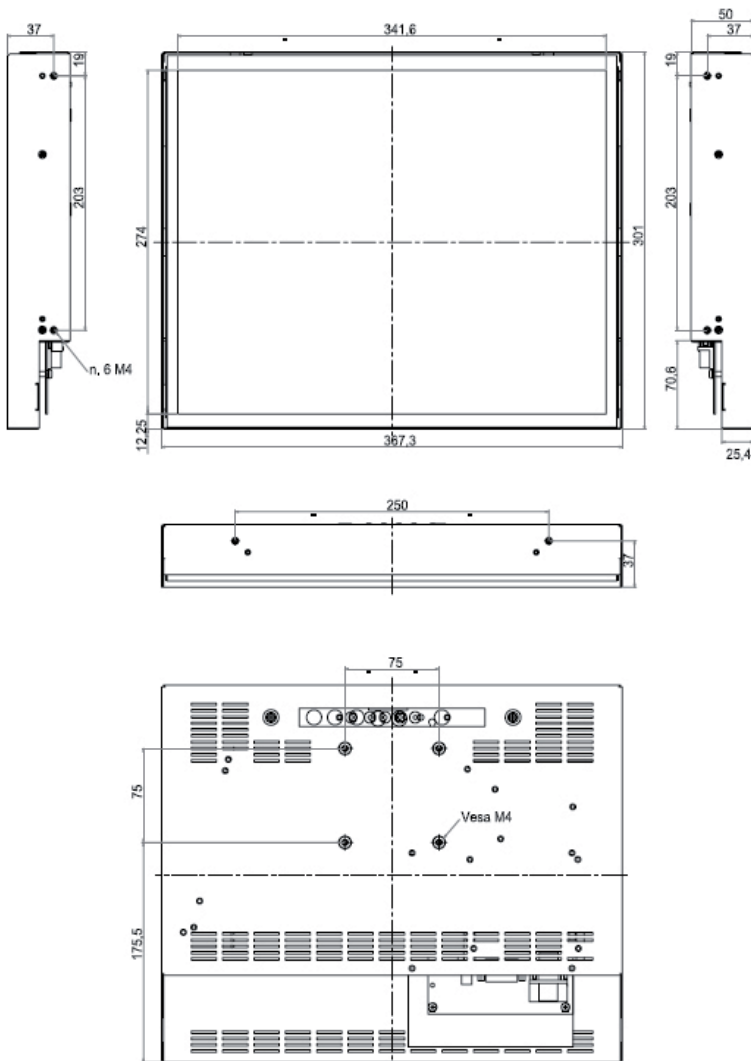

• Industrial Monitor - open frame

- Signal input: VGA / DVI
- Input Voltage: 110-230V AC (wide range power supply)
- Dimensions: see page 2 up to 6
- TFT-Display: 12.1", 15", 17", 19"
- Resolution: min. 800x600 / max. 1280x1024 pixel
- Brightness: min. 300 cd/m² / max. 350 cd/m²
- Backlight Lifetime: min. 40.000 h
- VDE 0100, 0411, 0804, 0871B and CE-Mark
- mounting: VESA 75 / 100, angle bracket
- options: Touch screen, front plate, 12V DC, 24V DC

Order-no.:

Industrial monitor - open frame

see page 2

Order-no.	2362202	2362375	2362376	2362263
TFT Display Size	12.1" (307 mm)	15" (381 mm)	17" (432 mm)	19" (483 mm)
Active Screen Size (mm)	246x184.5	304.1x228.1	337.9x270.4	376.3x301.1
Resolution	800x600	1024x768	1280x1024	1280x1024
Brightness	300 cd/m ²	350 cd/m ²	350 cd/m ²	300 cd/m ²
Viewing Angle (H/V)	160°/160°	160°/160°	170°/160°	170°/170°
Frequency Range	31.5 - 80 kHz horizontal / 55 - 75 kHz vertical			
Backlight Lifetime	min. 40.000 h			
Input Voltage	110-230V AC (wide range power supply)			
Operating Temperature	0 ~ 50°C			
Storage Temperature	-10 ~ 55°C			
Dimension mm (HxVxD)	283x221x57.5	338x261x57.5	367.3x301x50	404x332x62
Options	- Touch screen resistive with USB or RS-232 connector			
	- Touch screen capacitive with USB or RS-232 connector			
	- Front plate up to Protection Grade IP65			
	- Input Voltage 12V DC oder 24V DC			

*Examples for front plates:

customized - RAL9005

19" Rack - RAL7035

customized - stainless steel IP65

Hint: Subject to change without prior and any misprints

- page 2/6 -

Dimensions - 12"

(HxVxD) 283 x 221 x 57,5 mm

Dimensions - 15"
(HxVxD) 338 x 261 x 57,5 mm

Dimensions - 17" (HxVxD) 367,3 x 301 x 50 mm

Dimensions - 19"
(HxVxD) 404 x 332 x 62 mm