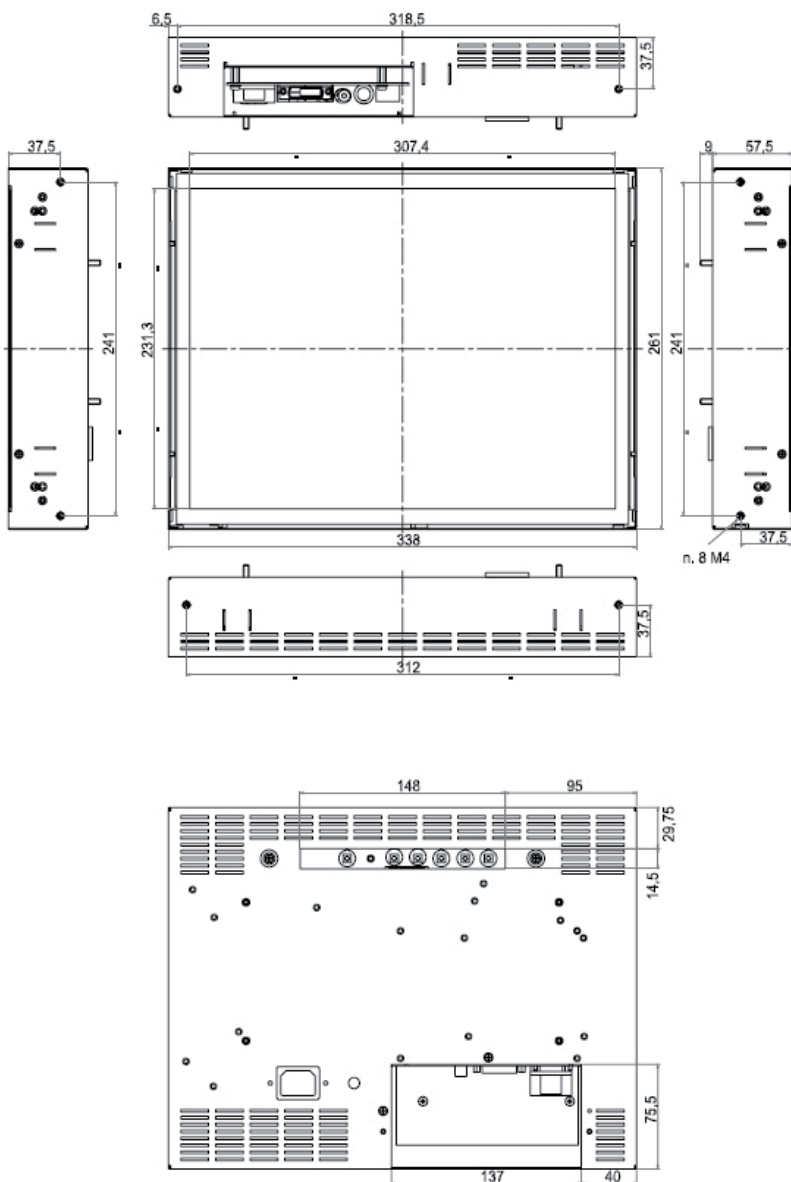

• Industrial Monitor - open frame

- Signal input: VGA / DVI
- Input Voltage: 110-230V AC (wide range power supply)
- Dimensions: see page 2 up to 6
- TFT-Display: 12.1", 15", 17", 19"
- Resolution: min. 800x600 / max. 1280x1024 pixel
- Brightness: min. 300 cd/m² / max. 350 cd/m²
- Backlight Lifetime: min. 40.000 h
- VDE 0100, 0411, 0804, 0871B and CE-Mark
- mounting: VESA 75 / 100, angle bracket
- options: Touch screen, front plate, 12V DC, 24V DC

Order-no.:

Industrial monitor - open frame

see page 2

Order-no.	2362202	2362375	2362376	2362263
TFT Display Size	12.1" (307 mm)	15" (381 mm)	17" (432 mm)	19" (483 mm)
Active Screen Size (mm)	246x184.5	304.1x228.1	337.9x270.4	376.3x301.1
Resolution	800x600	1024x768	1280x1024	1280x1024
Brightness	300 cd/m ²	350 cd/m ²	350 cd/m ²	300 cd/m ²
Viewing Angle (H/V)	160°/160°	160°/160°	170°/160°	170°/170°
Frequency Range	31.5 - 80 kHz horizontal / 55 - 75 kHz vertical			
Backlight Lifetime	min. 40.000 h			
Input Voltage	110-230V AC (wide range power supply)			
Operating Temperature	0 ~ 50°C			
Storage Temperature	-10 ~ 55°C			
Dimension mm (HxVxD)	283x221x57.5	338x261x57.5	367.3x301x50	404x332x62
Options	- Touch screen resistive with USB or RS-232 connector			
	- Touch screen capacitive with USB or RS-232 connector			
	- Front plate up to Protection Grade IP65			
	- Input Voltage 12V DC oder 24V DC			

*Examples for front plates:

customized - RAL9005

19" Rack - RAL7035

customized - stainless steel IP65

Hint: Subject to change without prior and any misprints

- page 2/6 -

Dimensions - 12"

(HxVxD) 283 x 221 x 57,5 mm

Dimensions - 15"
(HxVxD) 338 x 261 x 57,5 mm

Dimensions - 17" (HxVxD) 367,3 x 301 x 50 mm

Dimensions - 19"
(HxVxD) 404 x 332 x 62 mm