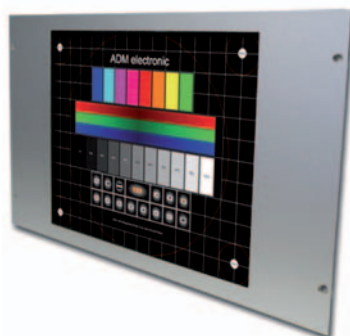

Series: open frame

The open frame TFT Monitor Line has been designed for using in the industrial sector, especially for the integration into existing housing systems. All units are manufactured with high quality components. Individual customer requests can be realised anytime.

• Industrial Monitor - open frame

- Signal input: VGA / DVI
- Input Voltage: 110-230V AC (wide range power supply)
- Dimensions: see page 2 up to 6
- TFT-Display: 12.1", 15", 17", 19"
- Resolution: min. 800x600 / max. 1280x1024 pixel
- Brightness: min. 300 cd/m² / max. 350 cd/m²
- Backlight Lifetime: min. 40.000 h
- VDE 0100, 0411, 0804, 0871B and CE-Mark
- mounting: VESA 75 / 100, angle bracket
- options: Touch screen, front plate, 12V DC, 24V DC

Order-no.:

Industrial monitor - open frame

see page 2

Order-no.	2362202	2362375	2362376	2362263
TFT Display Size	12.1" (307 mm)	15" (381 mm)	17" (432 mm)	19" (483 mm)
Active Screen Size (mm)	246x184.5	304.1x228.1	337.9x270.4	376.3x301.1
Resolution	800x600	1024x768	1280x1024	1280x1024
Brightness	300 cd/m ²	350 cd/m ²	350 cd/m ²	300 cd/m ²
Viewing Angle (H/V)	160°/160°	160°/160°	170°/160°	170°/170°
Frequency Range	31.5 - 80 kHz horizontal / 55 - 75 kHz vertical			
Backlight Lifetime	min. 40.000 h			
Input Voltage	110-230V AC (wide range power supply)			
Operating Temperature	0 ~ 50°C			
Storage Temperature	-10 ~ 55°C			
Dimension mm (HxVxD)	283x221x57.5	338x261x57.5	367.3x301x50	404x332x62
Options	- Touch screen resistive with USB or RS-232 connector			
	- Touch screen capacitive with USB or RS-232 connector			
	- Front plate up to Protection Grade IP65			
	- Input Voltage 12V DC oder 24V DC			

*Examples for front plates:

customized - RAL9005

19" Rack - RAL7035

customized - stainless steel IP65

Hint: Subject to change without prior and any misprints

- page 2/6 -

Dimensions - 12"

(HxVxD) 283 x 221 x 57,5 mm